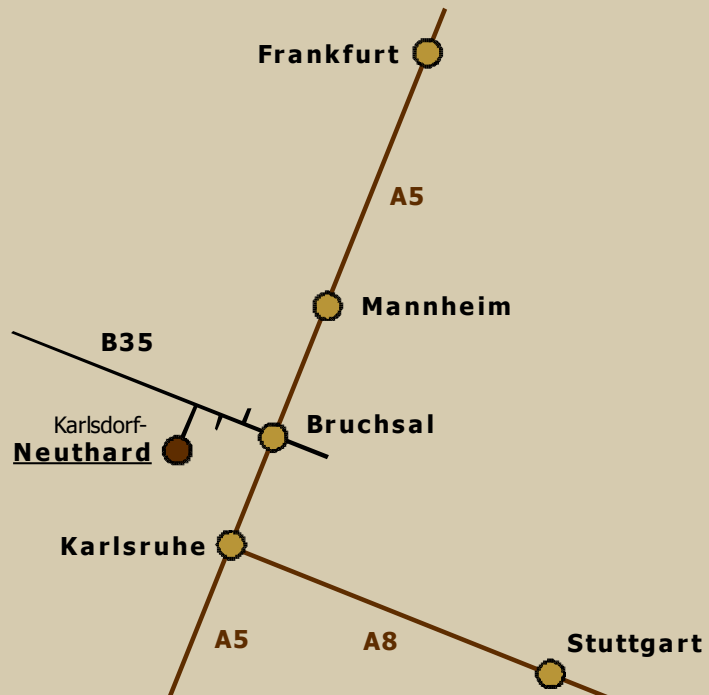

Driving Directions

- Leave motorway A5 close to Bruchsal at exit 42 and take route B35 in direction to Germersheim.
- After 3 km you reach a forest. After that, follow the signs left to Neuthard.
- You enter the village of Neuthard after 2 km. At the village centre, turn left in the direction of Karlsdorf.
- At the roundabout at the end of the village, turn left into the destination road.